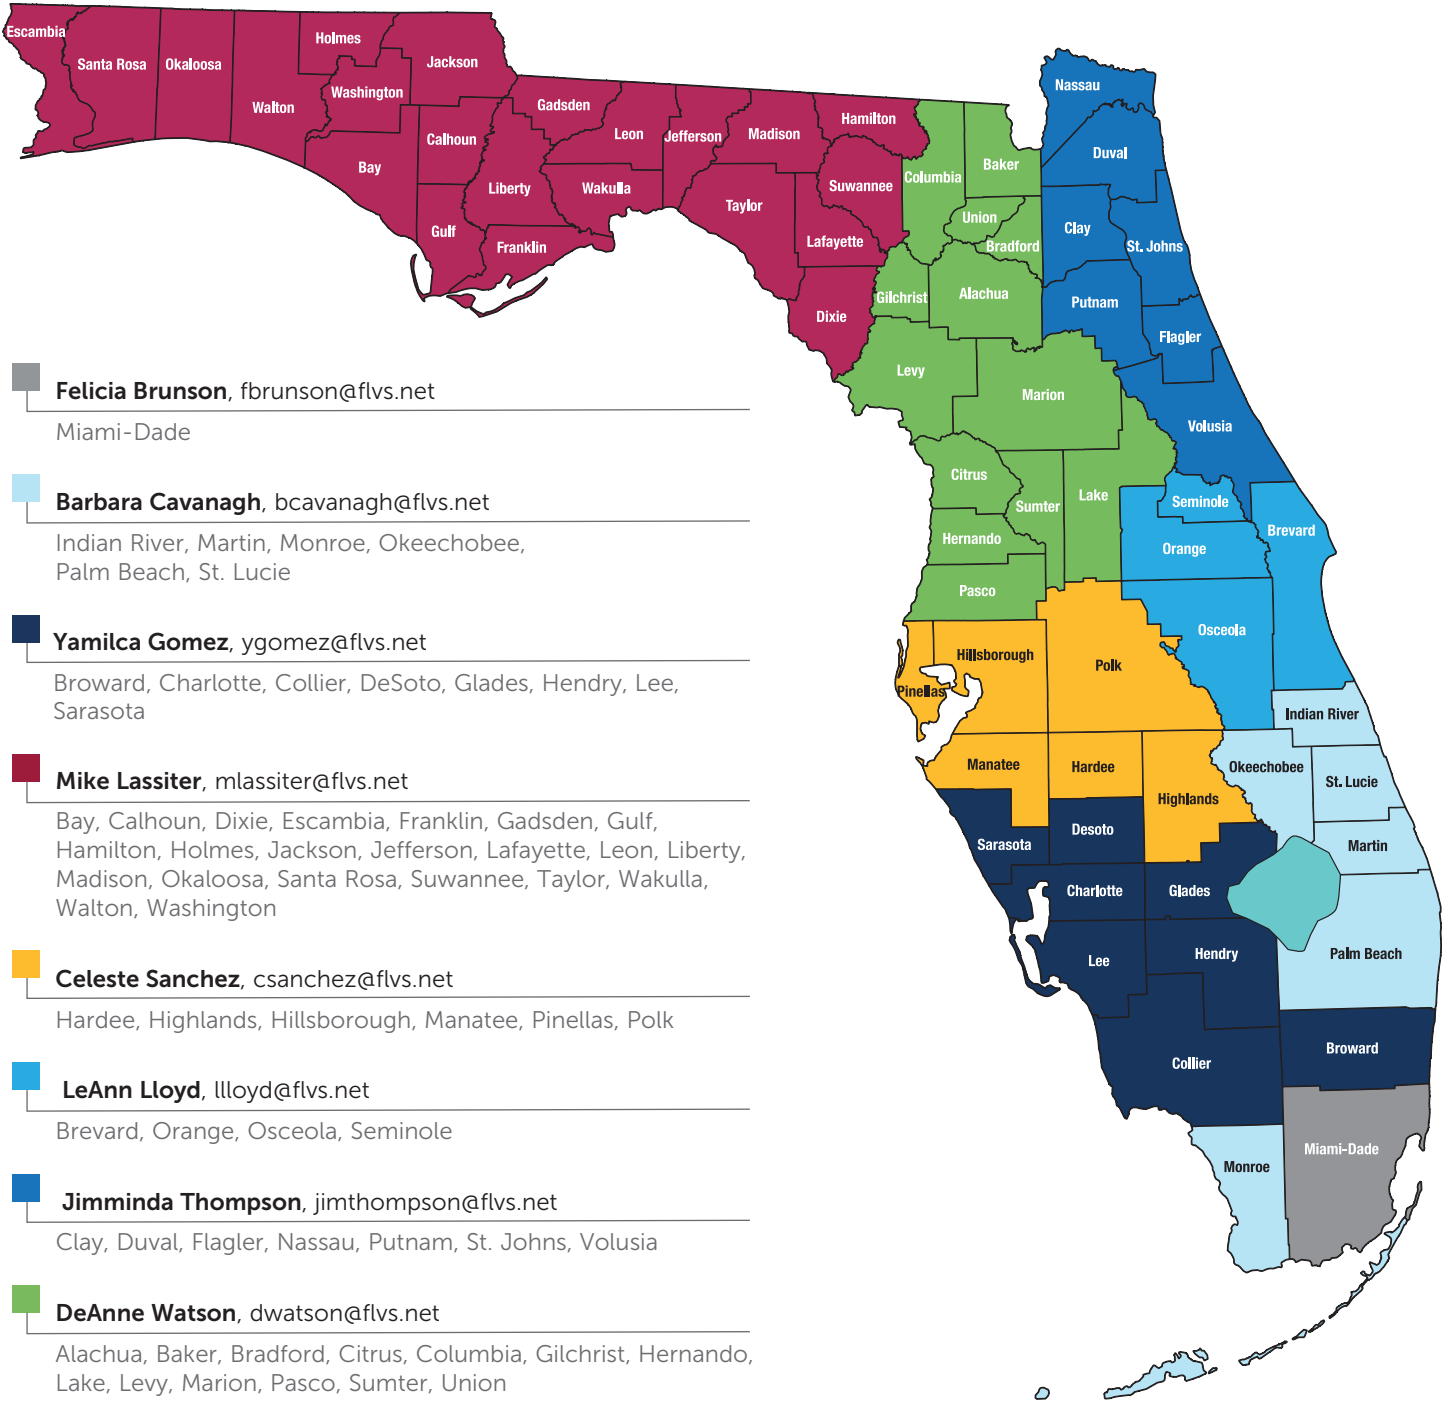

# District Relations Manager (DRM) Map

**Felicia Brunson**, fbrunson@flvs.net  
Miami-Dade

**Barbara Cavanagh**, bcavanagh@flvs.net  
Indian River, Martin, Monroe, Okeechobee, Palm Beach, St. Lucie

**Yamilca Gomez**, ygomez@flvs.net  
Broward, Charlotte, Collier, DeSoto, Glades, Hendry, Lee, Sarasota

**Mike Lassiter**, mlassiter@flvs.net  
Bay, Calhoun, Dixie, Escambia, Franklin, Gadsden, Gulf, Hamilton, Holmes, Jackson, Jefferson, Lafayette, Leon, Liberty, Madison, Okaloosa, Santa Rosa, Suwannee, Taylor, Wakulla, Walton, Washington